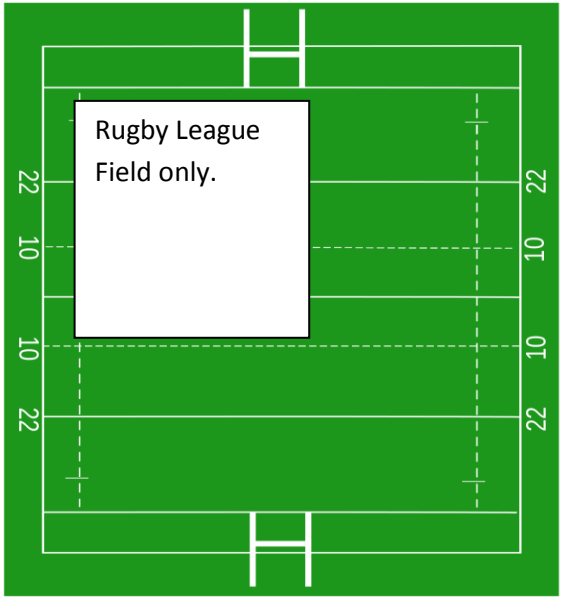

RSL car parking

Youth Club

Doyalson Field Layout 2017

Top Field

Fields
car
parking

Under 8/9 Field

Under
5/6/7
Fields

Canteen

Containers

Bottom Field

Under
10/11
Field 3