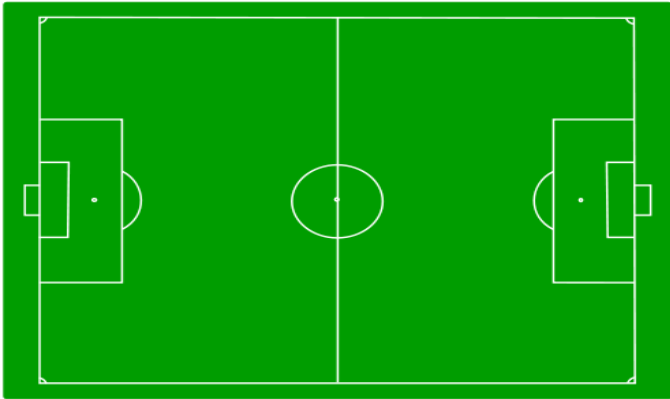

RSL car parking

Youth Club

Doyalson Field Layout 2017

Top Field

Fields
car
parking

Under 8/9 Field

Under
5/6/7
Fields

Canteen

Containers

Bottom Field

Under
10/11
Field 3