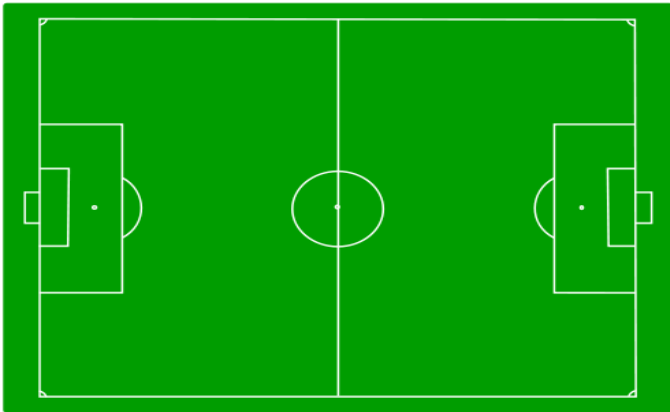

RSL car parking

Youth Club

Doyalson Field Layout 2017

Top Field

Fields
car
parking

Under 8/9 Field

Under
5/6/7
Fields

Canteen

Containers

Bottom Field

Under
10/11
Field 3